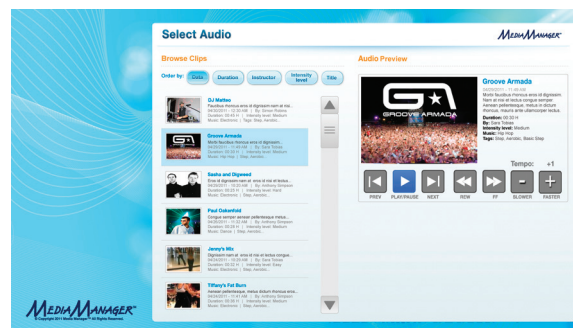

Select Audio Screen - Preview & Play