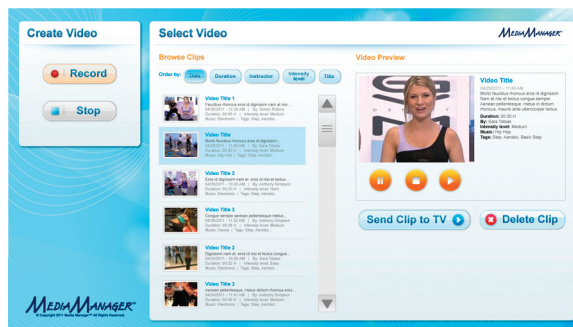

The MediaManagerNetwork™ computer audio rack, will store all recorded classes in the library for future selection and playback.

LCD control panel: Waterproof touchscreen LCD control panel for the instructor to use. The graphics (right) show some of the screens available. The instructor logs in and describes the class to be recorded using the Data Input screen. Hit the RECORD button and then enjoy teaching the class. Overhead camera is always live for easier viewing.

Easy-to-use Screens Data Entry & Record Screen: The instructor enters key data such as Instructor Name, Title, Duration & Tempo for the class to be recorded.

That information is Saved and the Video recording will begin. After the class, the instructor hits the Save button and the video is added to the video library.

Preview & Play Screen: When no instructor is assigned for that time slot, gym staff can go to the video library preview any video and select the video they wish to send to the large LCD screens around the room for all to enjoy.

Select Audio & Preview Screen: Load songs into the Audio Library from any outside source. Play them back through the sound system.

Cycling Videos Online Screen: There are three samples of HD videos of competitive bike races through picturesque countryside. Critical speed, incline and elapsed time data are displayed right on the screen. Class members feel they

Select Video Screen - Preview & Play