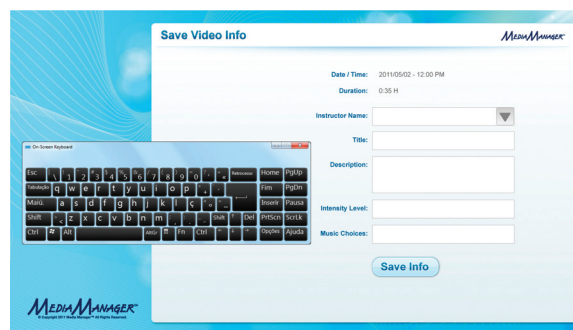

Save Video Info Screen

are riders in the peloton in the Tour de France! Exciting and energizing! Additional videos are available for purchase.

The system includes the HD camera, an LCD control panel and the high-capacity, rack-mount computer. Required large TV screens, professional installation and annual software maintenance are not included in the system price.

1 year limited warranty
More info...www.SupremeAudio.com/MediaManagerNetwork.htm
SYMEDIA MediaManagerNetwork™ Video & Audio Management System (includes HD camera, LCD control panel & computer) ..... Call for Price

Entertainment Systems