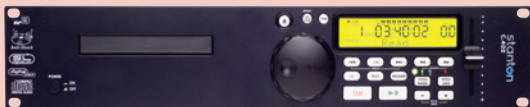

stanton

C-402 PROFESSIONAL CD PLAYER

Variable Speed $\pm 12\%$

Professional rackmount CD player designed for commercial use. Easy jogwheel control for cueing or pitch bending. Scan tracks quickly with +10 Track skip search. Versatile pitch adjustment with +/- 4, 8 or 16% control. Auto Cue function cues track to start of music. Single/Continuous playback and Track Repeat functions. Selectable time display: track elapsed, track remaining and disc remaining. Stereo RCA output and S/PDIF digital output.

1 year limited warranty

More info...www.SupremeAudio.com/CD.htm

STANC402 Stanton C-402 Professional Var. Speed Single CD Player **$249.00**